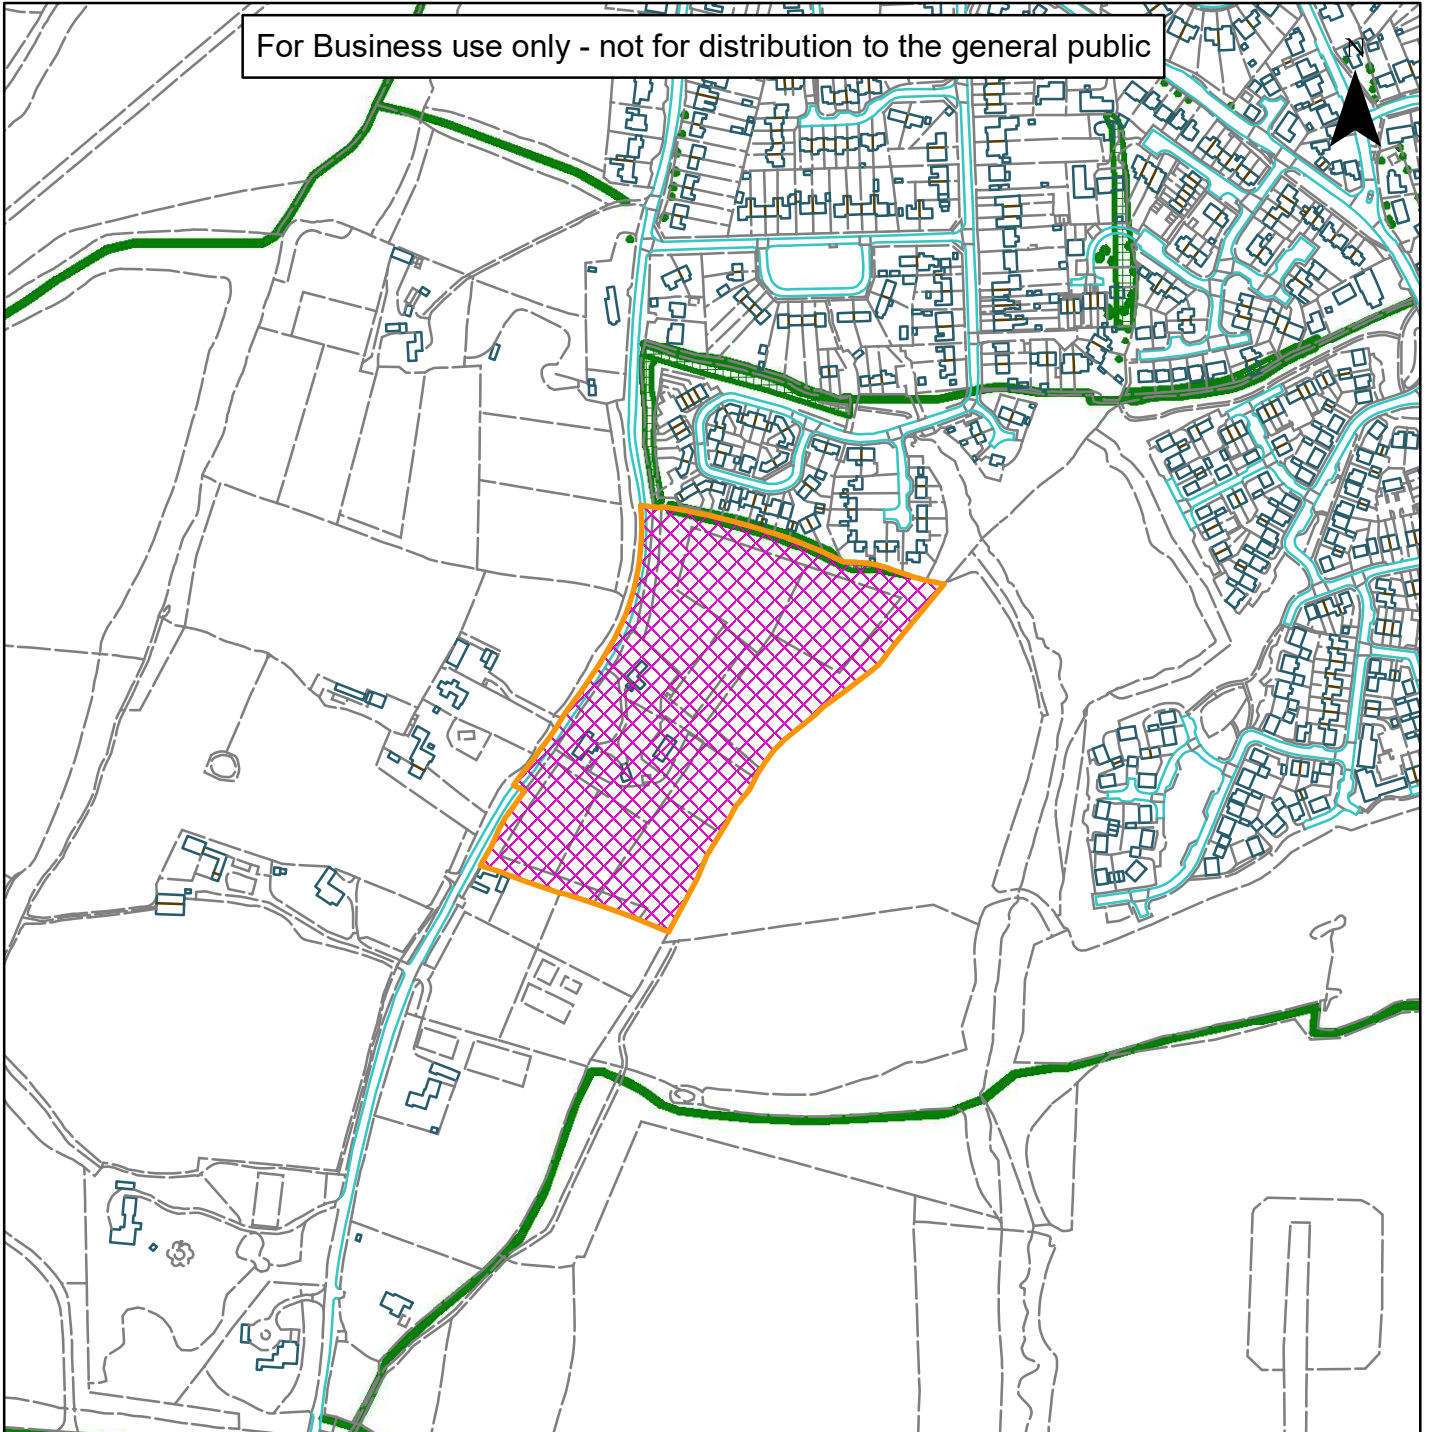

06) DC/21/2180

**Horsham
District
Council**

Woodfords, Shipley Road, Southwater, Horsham, West Sussex,
RH13 9BQ

For Business use only - not for distribution to the general public

Scale: 1:5,000

Reproduced by permission of Ordnance Survey map on behalf of HMSO. © Crown copyright and database rights (2019).
Ordnance Survey Licence.100023865